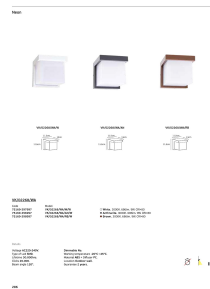

IP65

Dimensions

Gallery

Downloads

VK Leading Light

Since 1978

Technical Specifications	
Kelvin	3000K
Power	9W
Voltage	AC220-240V
Fitting	Outdoor Wall
Type	Light
Safety class	
Light source	SMD
IP Rating	IP65
CRI	CRI>80
Dimmable	
Lifetime	30.000hrs
Clicks	20,000
Working temperature	-20°C-45°C
PAGE	286 New Products 2026
NICKNAME	Neon

Physical Specifications	
Family	Neon
Color	White
Material	ABS + PC
Width	11.5cm
Length	11.5cm
Height	13cm
Net weight of product (kg)	0.35kg
Gross weight with inner box (kg)	0.45kg
Width (inner box)	12.5cm
Length (inner box)	12.5cm
Height (inner box)	14cm