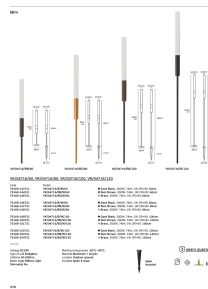

Gallery

Downloads

VK Leading Light

Since 1978