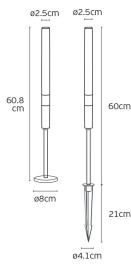

### Dimensions

Physical Specifications	
Family	Mim
Color	Brass
Material	Aluminum + acrylic
Width	ø2.5cm
Length	ø2.5cm
Height	60cm (+21cm of spike)

Illumination Data	
Lumen	74lm
Beam angle	Diffuse light
Lighting direction	