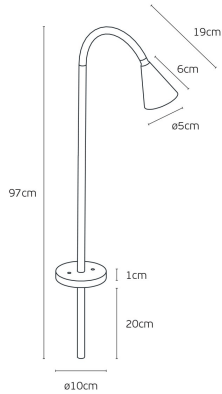

SINCE 1978

LEADING LIGHT

Product Datasheet

vkleadinglight.gr

Rose

VK/04730/RB/WW

Rust Brown. 2700K. 5W. 196lm. DC24V. LED Bridgelux. 50.000hrs. 90°. Dimmable No. -20°C → 45°C. Outdoor ground. CRI>90. Aluminum. IP65

IP65

Dimensions

Gallery

Downloads

VK Leading Light

Since 1978

Technical Specifications	
Kelvin	2700K
Power	5W
Voltage	DC24V
Fitting	Outdoor ground
Type	Light
Safety class	
Light source	Bridgelux
IP Rating	IP65
CRI	CRI>90
Dimmable	
Lifetime	50.000hrs
Working temperature	-20°C-45°C
PAGE	380 New Products 2026
NICKNAME	Rose

Physical Specifications	
Family	Rose
Color	Rust brown
Material	Aluminum
Width	ø5cm
Length	ø5cm
Height	97cm + 19cm (+20cm spike)

Illumination Data	
Lumen	196lm
Beam angle	90°
Lighting direction	

Packing Info	
Pcs/carton	5pcs