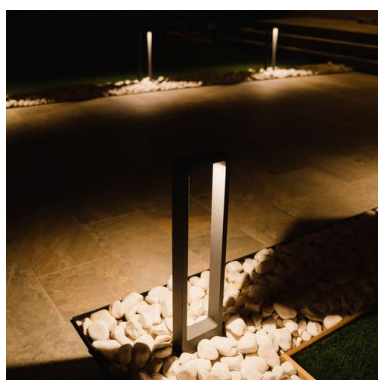

SIBILA 455A-L0105A-04

Bollard SIBILA IP54 LED COB 7W 750lm CRI80 3000K 120° 650mm Anthracite

COMPLEMENTARY IMAGES

PRODUCTS OF THE SAME FAMILY