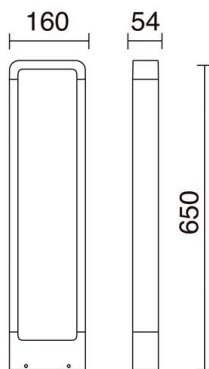

SIBILA 455A-L0105A-04

Bollard SIBILA IP54 LED COB 7W 750lm CRI80 3000K 120° 650mm Anthracite

Sibila Family is made up of modern style beacons available in three different heights. They are made of aluminum and transparent glass, have IP54 and come in two colors, white and anthracite. Its emission temperature is 3000K. This luminaire is suitable for lighting residential areas.

GENERAL DATA

Category	Bollards and columns
Family	Sibila
Finish	[04] Anthracite
Location	Outdoor
Installation	Floor
Body material	Aluminum
Diffuser material	Transparent glass
ETIM class	EC000301
EAN	8435256597127

LIGHT SOURCES AND BEAMS

Sources	LED COB 7W 750lm 3000K CRI80
Total flux	497 lm
Energy efficiency	F (3000K)
Beam	120° - Direct symmetric

TECHNICAL DATA

Dimensions	Height x Width x Length (mm): 650 x 160 x 54
IP	IP54
Protection class	Class I
Frequency	50/60 Hz
Input voltage	110-240V AC V
Output current	350 mA
Auxiliary gear	Electronic
Auxiliary equipment brands	LDLDRIVE
Lifetime	30,000 h
LED lifetime L	80
LED lifetime B	50
Weight	2.25 Kg
Cable outlets	1
ECORAE category I	LED-B
ECORAE I	0.5
Anchorage included	Yes
Flammable surfaces	Yes

SIBILA 455A-L0105A-04

Bollard SIBILA IP54 LED COB 7W 750lm CRI80 3000K 120° 650mm Anthracite

COMPLEMENTARY IMAGES

PRODUCTS OF THE SAME FAMILY

Sibila M