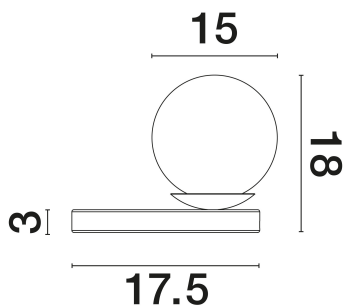

NOVA LUCE

PRODUCT DATASHEET

Version: 001

PRODUCT PHOTOGRAPH

TECHNICAL DRAWING

GENERAL INFORMATION

Product Code	9050167
Collection	Indoor
Product Category	Table
Product Family	Beson
Mounting Location	Table
Application Environment	Indoor
Specifications	N/A

DIMENSION & WEIGHT

LxWxH (cm)	D: 15 W: 17.5 H: 18
Cut Out (cm)	N/A
Weight (Kgr)	1.875

MATERIAL & COLOR

Product Color	Gray & Opal
Body Material	Marble & Glass

APPLICATION & MOUNTING

Ambient Working Temp.	Max 45°C
Type of Protection	IP20
Dimmable	Yes
Type of Dimming	N/A
Mounting type	Surface
Mounting Depth (cm)	N/A
Led Module Replaceable	Yes
Light Source	E14

Power (Nominal)	1x5W
Input voltage (Nominal)	100-240V
Mains Frequency	50/60Hz

PHOTOMETRICAL DATA

Luminous Flux	N/A
Color Temperature	N/A
Light Color (Designation)	N/A

WARRANTY

Warranty	3 Years
----------	----------------