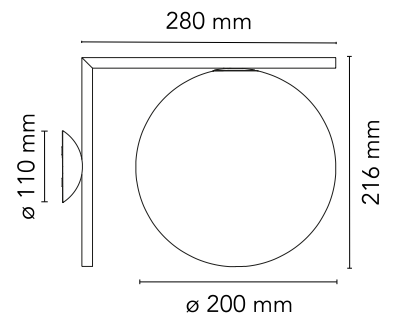

### Physical

Colour	Brass
Length (mm)	200
Net weight (kg)	1.65
Package volume (m3)	0.04
IP internal	20